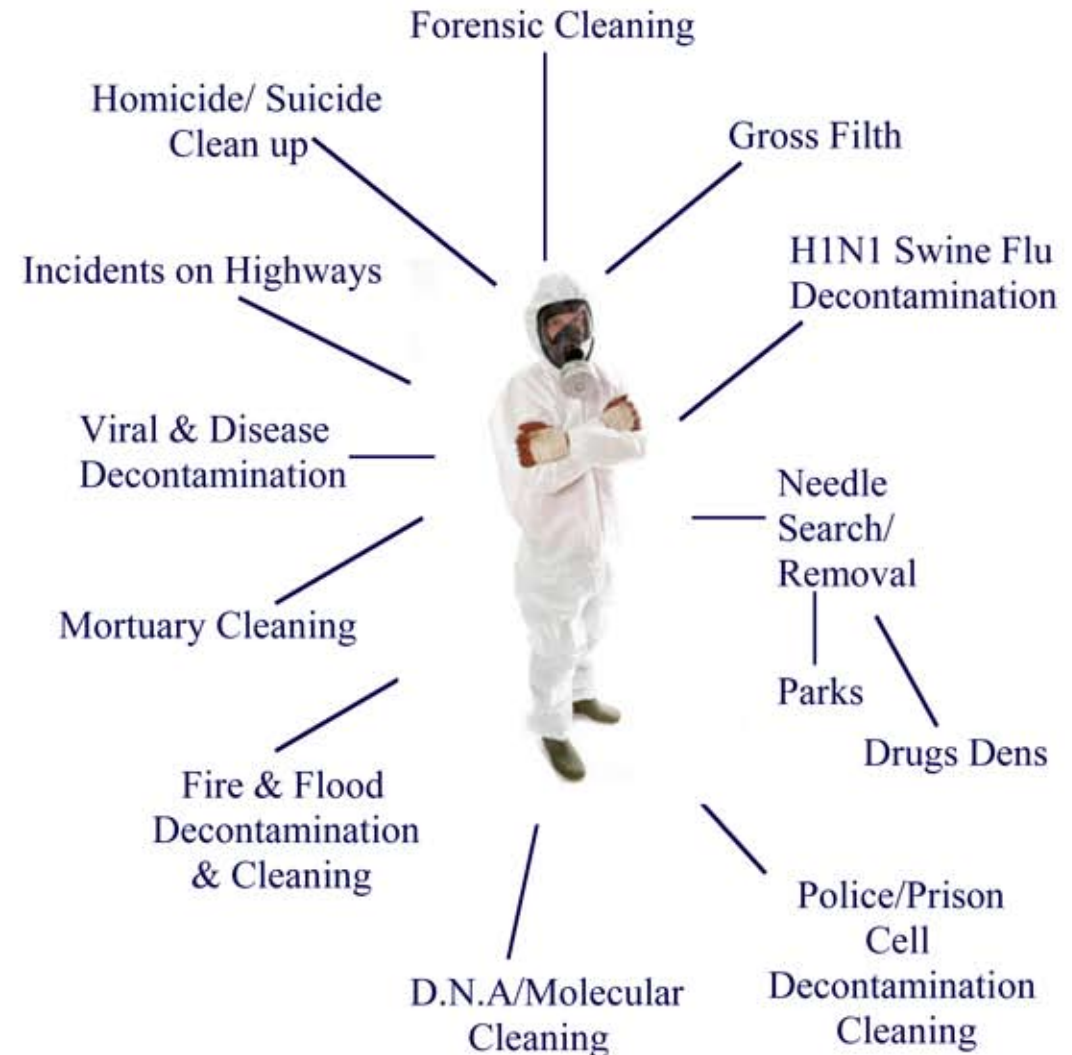

**Police, Fire & Rescue & Council
Authority Approved**

Introduction

Specialized Cleaning Services for Police and Prison Authorities

Police Authorities

- ✓DNA cleaning
 - ✓Forensic cleaning
 - ✓Interior painting
 - ✓Fatal Road Traffic Collisions
 - ✓Boarding up of domestic and commercial properties
 - ✓Removal of contaminated clothing and furnishings from properties
 - ✓Contaminated cell cleaning
 - ✓Vehicle decontamination and cleaning
 - ✓Decontamination & clean-up of bodily fluids
- ✓ Launder of contaminated bedding & clothing

Prison Authorities

- ✓Contaminated cell cleaning
- ✓Hygiene cleaning toilet / shower area's
- ✓Deep cleaning kitchens
- ✓Homicide
- ✓Suicide

Sexual Assault Referral Centre's

- ✓DNA cleaning to examination and waiting rooms
- ✓Cleaning to interview rooms
- ✓Numbered door seals provided and recorded
- ✓Recorded paper trails for use as evidence in court.

We at Service Boss Int'l are specialists in decontaminating, removing and restoring any potential biohazard scene back to it's original condition.

Service provisions to biohazard area's include :-

- ✓ Crime & trauma scene cleaning
- ✓ Natural / accidental death
- ✓ Removal of blood & human tissue from highways
- ✓ Contaminated police & prison cells
- ✓ Needle search, collection & disposal
- ✓ Virus & disease decontamination
- ✓ Cleansing and removal of bird droppings, animal fouling and carcasses
- ✓ Gross filth cleaning
- ✓ Removal and replacement of contaminated floorboards
- ✓ Incidents to transport services
- ✓ Decontamination & clean-up of bodily fluids